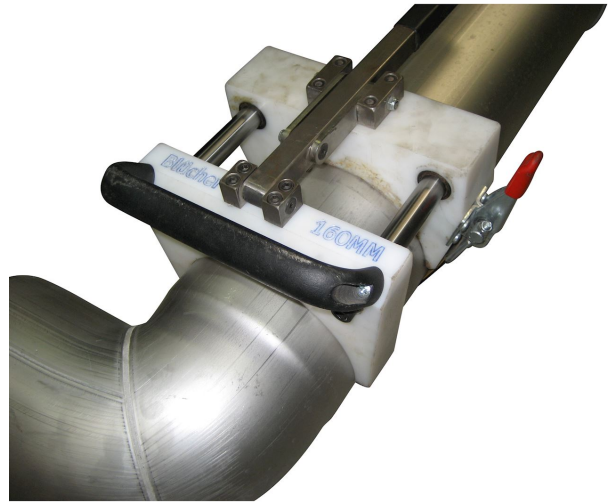

### Specification

Outlet dia. (mm): 160

Outlet Diameter (Inch): 6

Type: Tools

Weight (kg): 3.56

Weight (lbs): 7.85