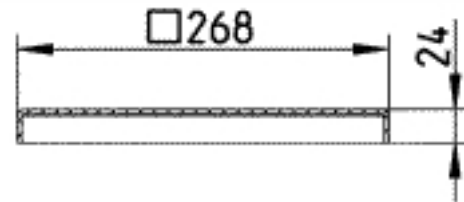

## 790.268.000.00 BLANK PLATE SQUARE

-Grating: 268x268mm  
-Stainless steel: AISI304/EN1.4301

### Specification

Load class EN1253(kg): L15 (1500)  
Load class EN1253(lbs): L15 (3307)  
Material: AISI 304  
Material (EN): EN 1.4301  
Number of Screws: 0  
Shape: Square  
Size (mm): 300x300  
Size of Frame (Inch): 11-3/4 x 11-3/4  
Type: Gratings  
Weight (kg): 2.18  
Weight (lbs): 4.81